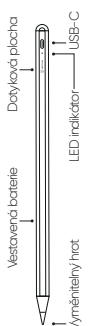

Materiál: tělo ze slitiny hliníku plastový hrot
Průměr hrotu 1,5mm

Výdrž na jedno nabití: až 8 hodin

Typ baterie: 68430

Nabíjecí port: USB-C

Vhodné pro: iOS, Android a Windows

Obsah balení: nabíjecí kabel stylus, manuál
Výrobce: Bakr s.r.o., Třebostocka 564/9, Praha, Czech republic

Dovozce: Bakr s.r.o., Třebostocka 564/9, Praha, Czech republic

Prohlášení o shodě - zjednodušená verze:

Výrobce Bakr s.r.o., deklaruje, že je tento výrobek ve shodě, splňuje směrnici 2014/53/EU a bylo na něj vydáno EU prohlášení o shodě, které je k dispozici na následující ad: www.tacticalproducts.eu/download/certificates/tactical_roger_pencil

ROGER PENCIL EN USER MANUAL Product description:

Features: 1, Press the top of the stylus to turn on. A green LED indicates the mode is on and ready for use on the iPad. After pressing the upper button again, you activate the blue LED mode and the stylus switches to universal mode. So you can use the stylus on any device. The shutdown will occur after 5 minutes of inactivity or after another button press. Red light indicates charging. When fully charged, the red light will turn off.

2, now you can start using the stylus to write, scroll windows and other jobs you usually use your finger for. In some applications, the stylus can be used for drawing. 3, the stylus is equipped with a magnet, for convenient and quick attachment to the tablet.

Charging: A USB-C cable is used for charging, which can be found in the package. Recommended parameters charging is 5V/1A. Charging from 0-100% takes approximately 80 minutes.

Specifications: Stylus function: drawing writing, full control of the tablet or phone display
Material: aluminum alloy body, plastic tip
Tip diameter 1.5mm

Duration on one charge: up to 8 hours

Battery type: 68430

Charging port: USB-C

Suitable for: iOS, Android and Windows

Package contents: stylus charging cable, manual
Manufacturer: Bakr s.r.o., Třebostocka 564/9, Prague, Czech Republic

Importer: Bakr s.r.o., Třebostocka 564/9, Prague, Czech Republic

Declaration of conformity - simplified version:

The manufacturer, Bakr s.r.o., declares that this product is in conformity, complies with Directive 2014/53/EU and has been issued with an EU declaration of conformity, which is available for viewing at: www.tacticalproducts.eu/download/certificates/tactical_roger_pencil

ROGER PENCIL SK UŽIVATELSKÁ PŘÍRUČKA Popis produktu:

Vlastnosti: 1, Pre zapnutie stlačte hornú časť stylusu. Zelené LED indikuje mód zapnutý a pripravený na použitie na iPad. Po ďalšom stlačení horného tlačidla aktivujete modrý LED mód a stylus sa prepne do univerzálného módu. Stylus teda môžete používať na akomkoľvek zariadení. K vypnutiu dojde po 5 minútach nečinnosti alebo po ďalšom stlačení tlačidla. Červené svetlo signalizuje nabíjanie. Po úplnom nabíjení sa červené svetlo vypne.

2, teraz môžete stylus začať používať na písanie, posúvanie oken a ostatné práce, ku ktorým obvykle používate prst. V niektorých aplikáciách je možné stylus použiť na kreslenie. 3, stylus je vybavený magnetom, pre pohodlné a rýchle uchycenie k tabletu.

Nabíjanie: Na nabíjanie slúži USB-C kábel, ktorý nájdete v balení. Odporúčané parametre nabíjania sú 5V/1A. Nabíjanie z 0-100% zaberie približne 80 minút.

Špecifikácia: Funkcia stylusu: kreslenie písania, plnohodnotné ovládanie displeja tabletu alebo telefónu

Materiál: telo zo zliatiny hliníka plastový hrot

Príemer hrotu 1,5mm

Výdrž na jedno nabitie: až 8 hodín

Typ batérie: 68430

Nabíjací port: USB-C

Vhodné pre: iOS, Android a Windows

Obsah balenia: nabíjací kábel stylus, manuál
Výrobca: Bakr s.r.o., Třebostocka 564/9, Praha, Czech republic

Dovozca: Bakr s.r.o., Třebostocka 564/9, Praha, Czech republic

Vyhľadanie o zhode - zjednodušená verzia:

Výrobca Bakr s.r.o., deklaruje, že je tento výrobok v zhode, splňa smernicu 2014/53/EU a bolo na nej vydané EU vyhlásenie o zhode, ktoré je k dispozícii na nasledujúcej ad: www.tacticalproducts.eu/download/certificates/tactical_roger_pencil